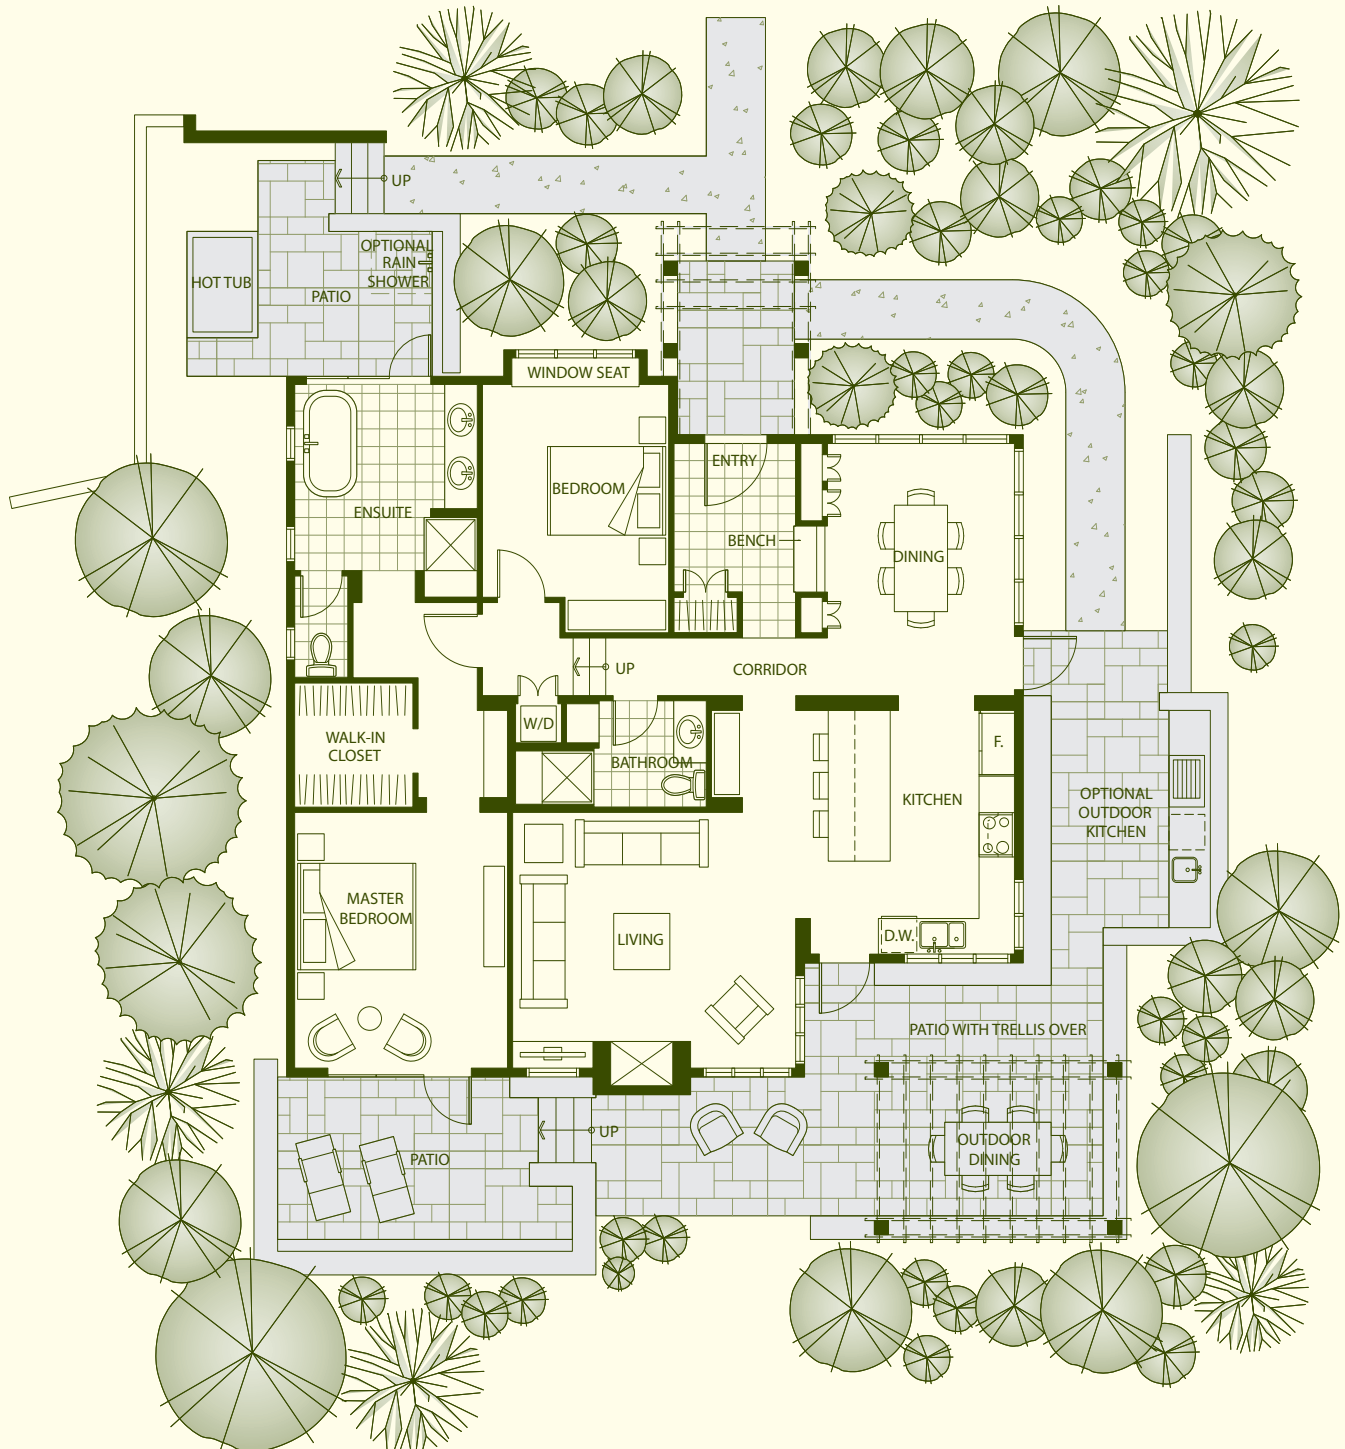

The Cottontail - Plan C

Interior square footage 1515 sq ft

Exterior square footage 645 sq ft

The Cottontail is located on lots 3, 4, 5, 9, 10, 11, 15, 18.

Coach houses are not available on lots 10, 15, 18.