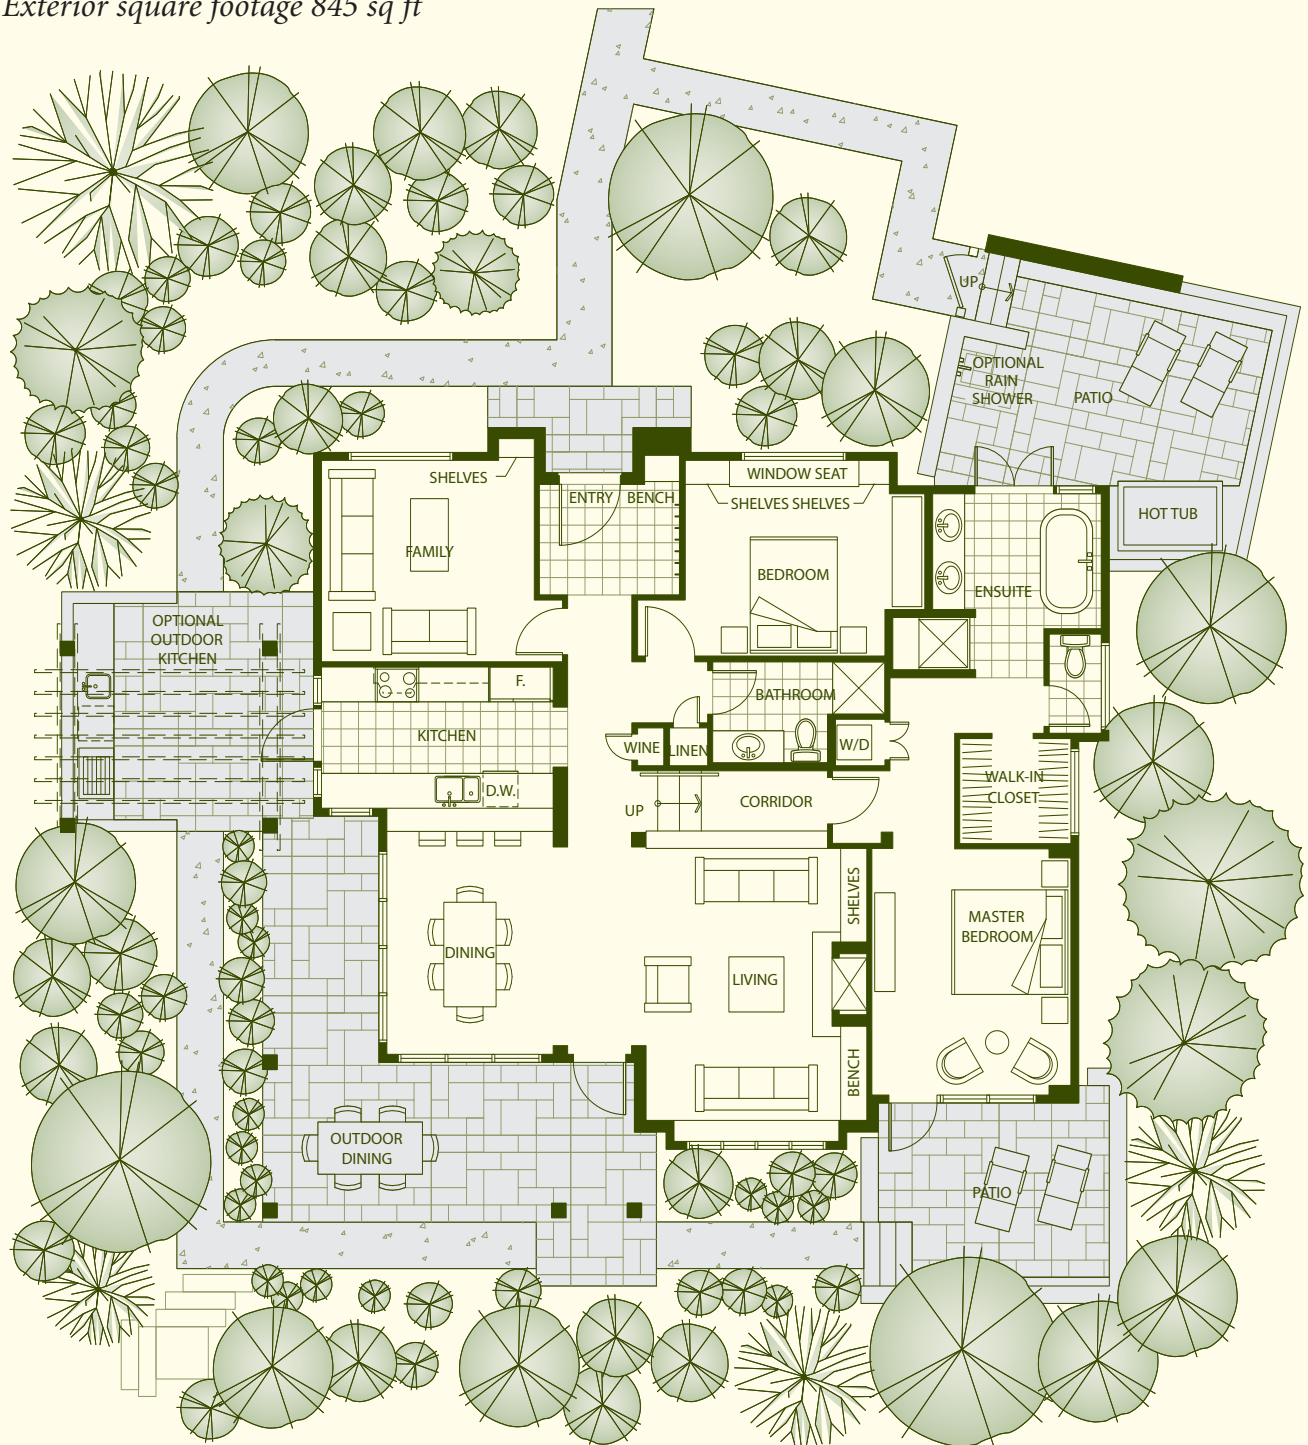

The Falcon - Plan A

Interior square footage 1582 sq ft

Exterior square footage 845 sq ft

The Falcon is located on lots 1, 2, 6, 13, 14, 19, 20.

Coach houses are not available on lots 6, 13, 14.

1.866.503.0133 | www.livinginthemanor.com